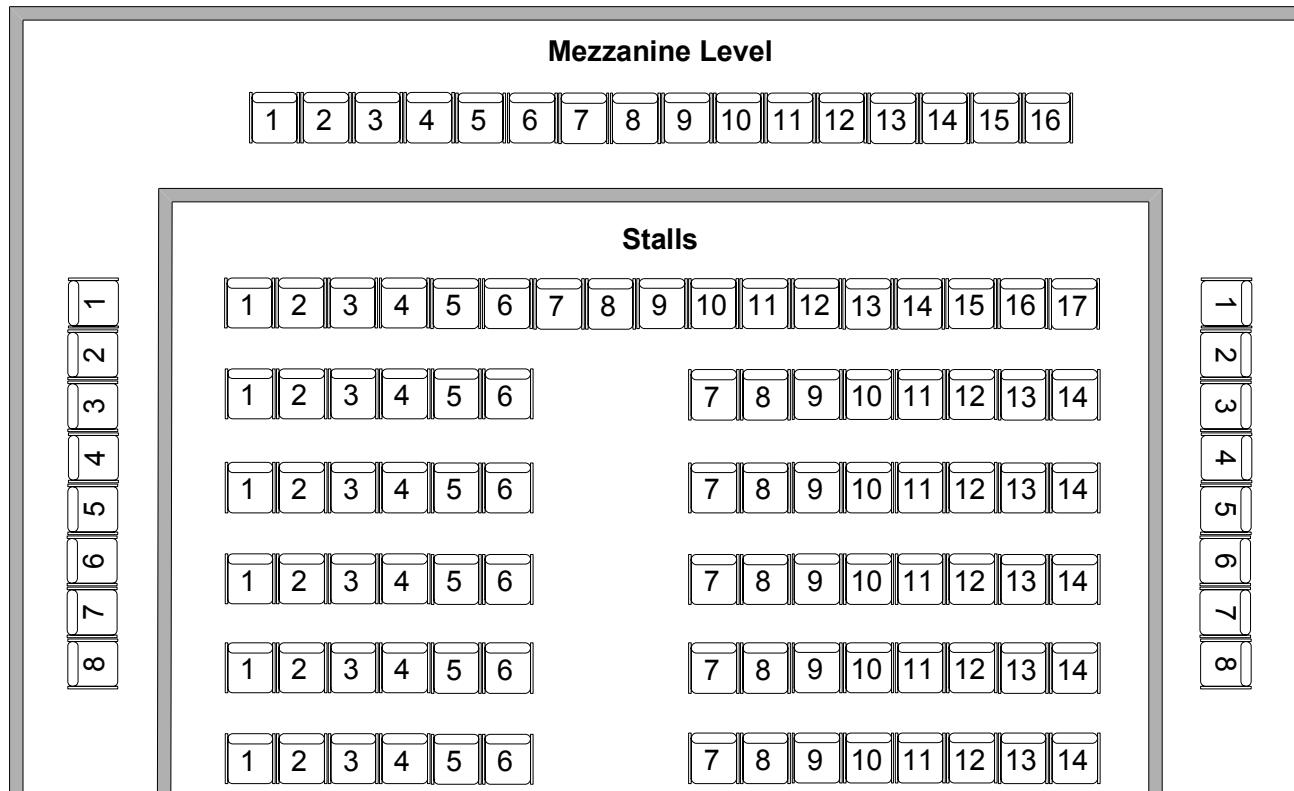

Studio

This configuration shows 119 seats however
the capacity is 120 seats. Please discuss
your capacity requirements with the Manager
NIDA Theatres

Stage

Please direct all enquiries to:
Venue and Sales Manager NIDA Theatres
Phone: +61 2 9697 7585
E-mail: venuemanager@nida.edu.au
Web: <https://www.nida.edu.au/venue-spaces>