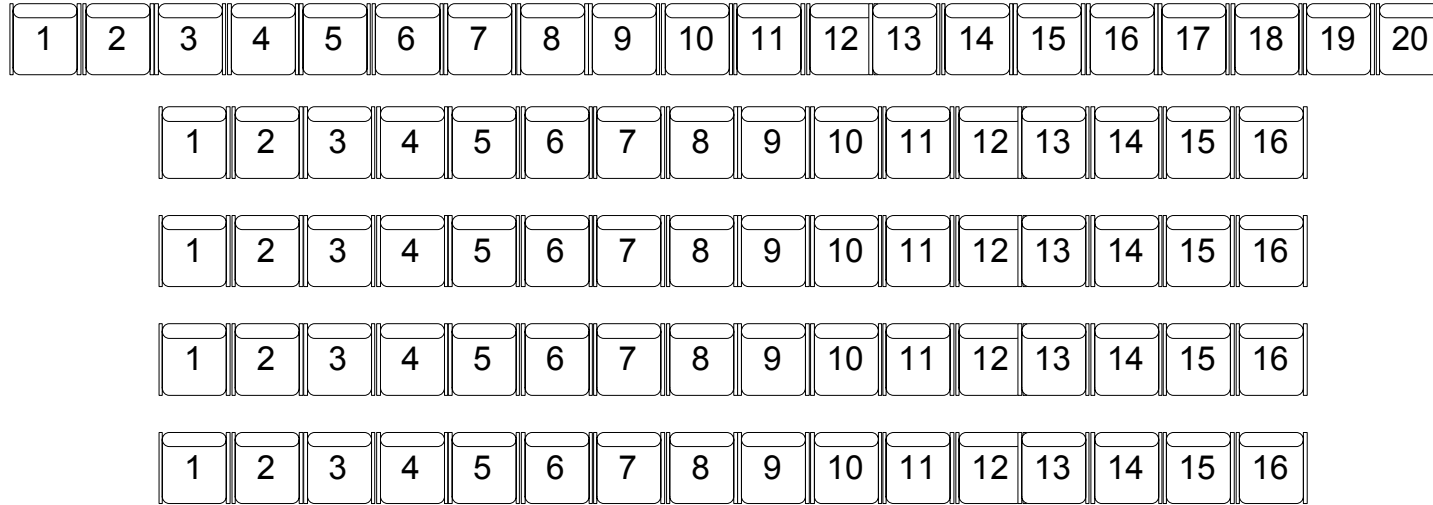

Space

84 Seats (26 seats can be added
at an additional cost)

Stage

Please direct all enquiries to:
Venue and Sales Manager NIDA Theatres
Phone: +61 2 9697 7585
E-mail: venuemanager@nida.edu.au
Web: <https://www.nida.edu.au/venue-spaces>