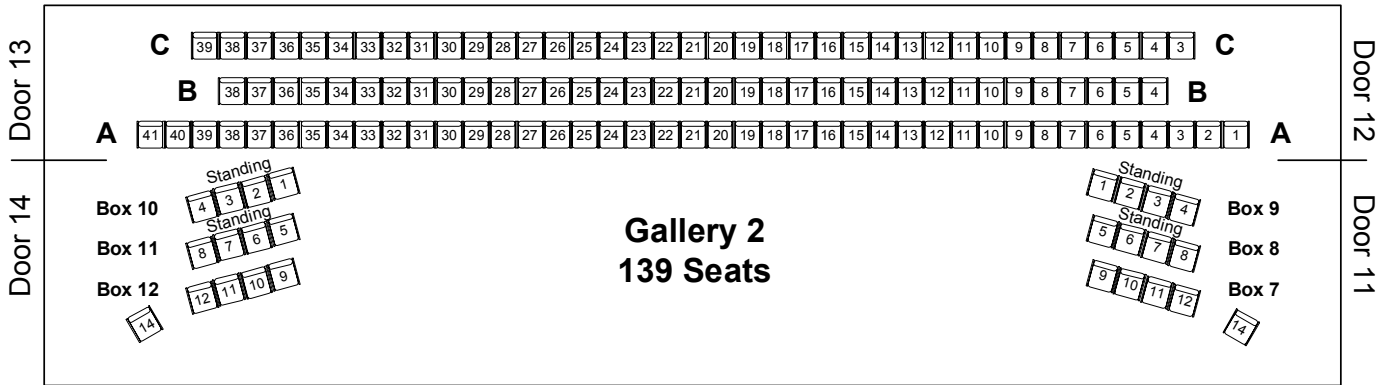

## Parade Theatre

725 Seats

**Stage**

Please direct all enquiries to:  
Venue and Sales Manager NIDA Theatres  
Phone: +61 2 9697 7585  
E-mail: [venuemanager@nida.edu.au](mailto:venuemanager@nida.edu.au)  
Web: <https://www.nida.edu.au/venue-spaces>