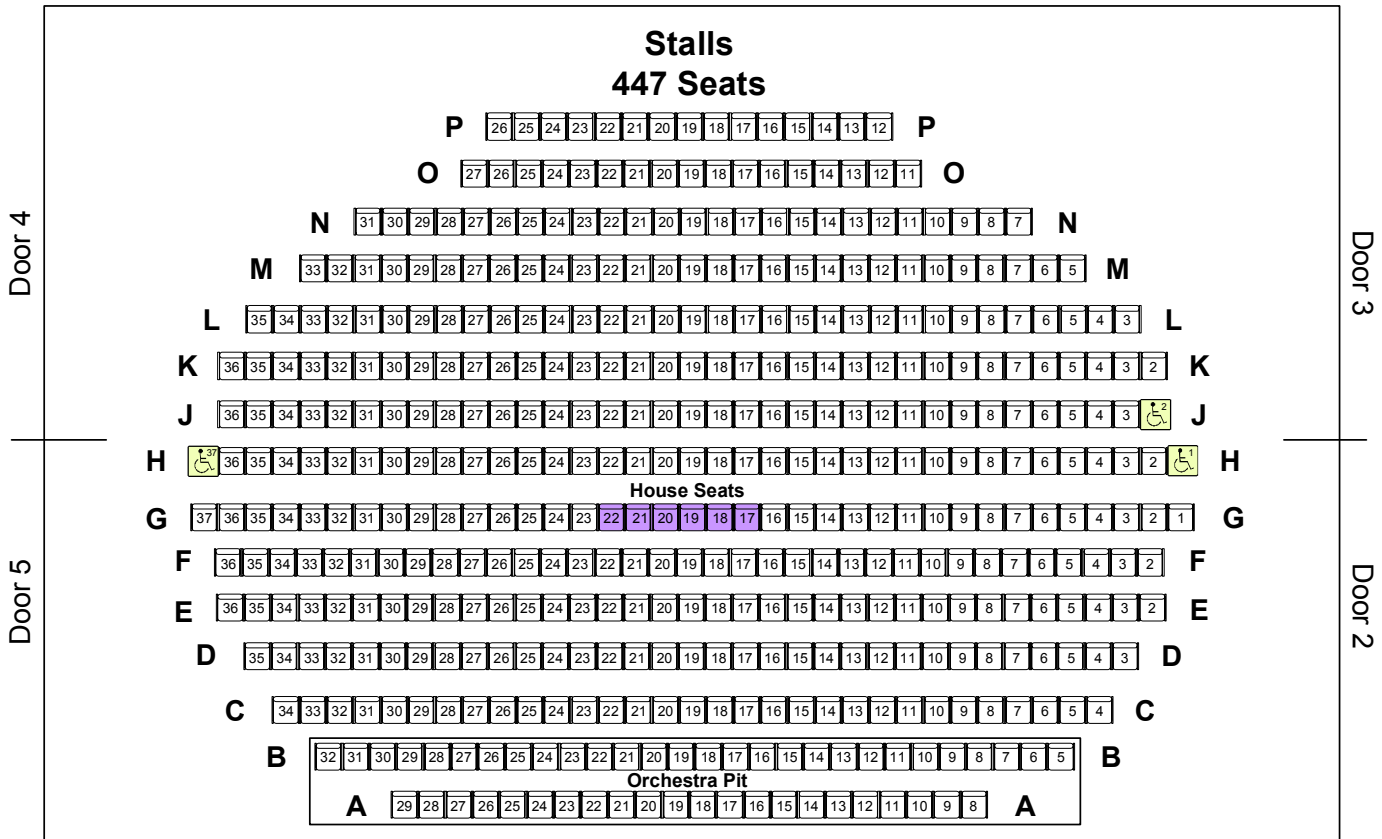

## Parade Theatre

725 Seats

**Stage**

Please direct all enquiries to:  
Venue and Sales Manager NIDA Theatres  
Phone: +61 2 9697 7585  
E-mail: [venuemanager@nida.edu.au](mailto:venuemanager@nida.edu.au)  
Web: <https://www.nida.edu.au/venue-spaces>