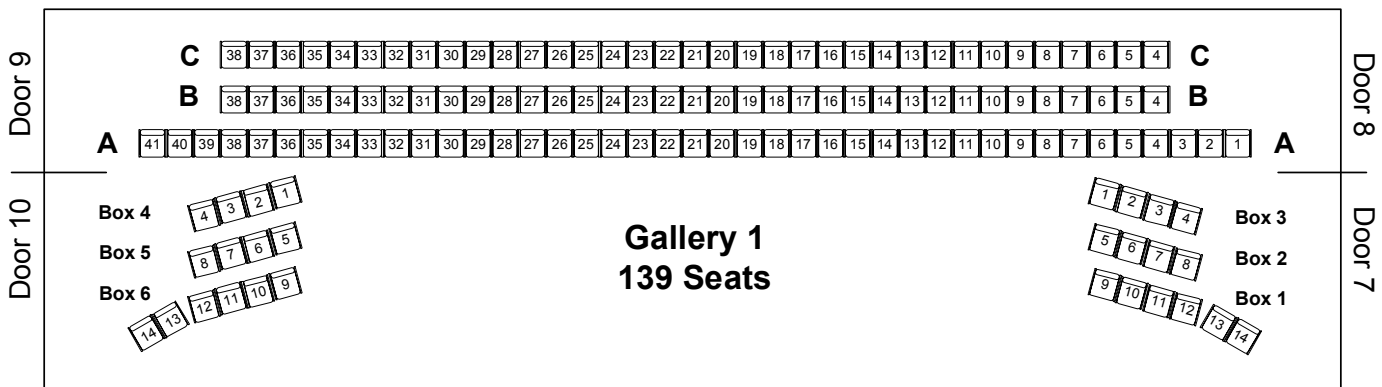

## Parade Theatre

725 Seats

**Stage**

Please direct all enquiries to:  
Venue and Sales Manager NIDA Theatres  
Phone: +61 2 9697 7585  
E-mail: [venuemanager@nida.edu.au](mailto:venuemanager@nida.edu.au)  
Web: <https://www.nida.edu.au/venue-spaces>