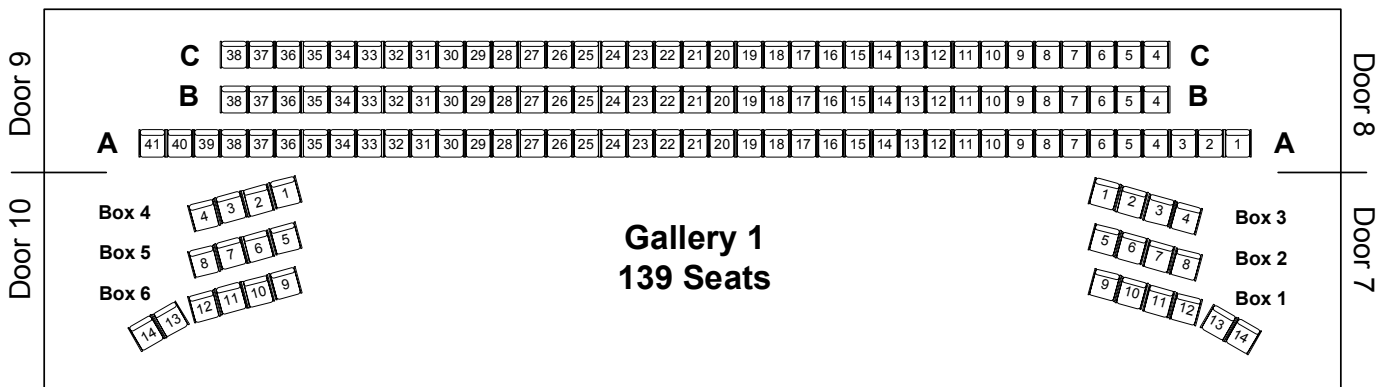

Parade Theatre

725 Seats

Stage

Please direct all enquiries to:
Venue and Sales Manager NIDA Theatres
Phone: +61 2 9697 7585
E-mail: venuemanager@nida.edu.au
Web: <https://www.nida.edu.au/venue-spaces>