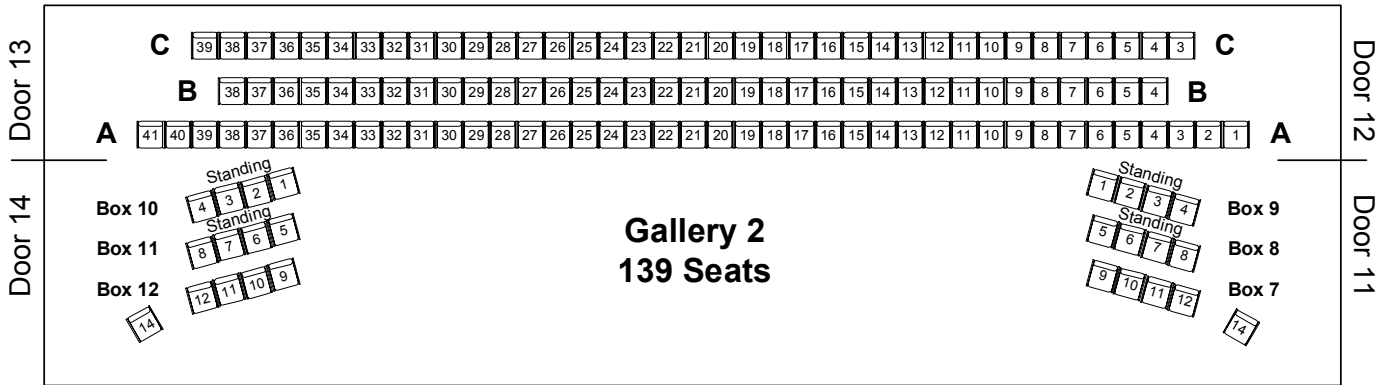

Parade Theatre

725 Seats

Stage

Please direct all enquiries to:
Venue and Sales Manager NIDA Theatres
Phone: +61 2 9697 7585
E-mail: venuemanager@nida.edu.au
Web: <https://www.nida.edu.au/venue-spaces>