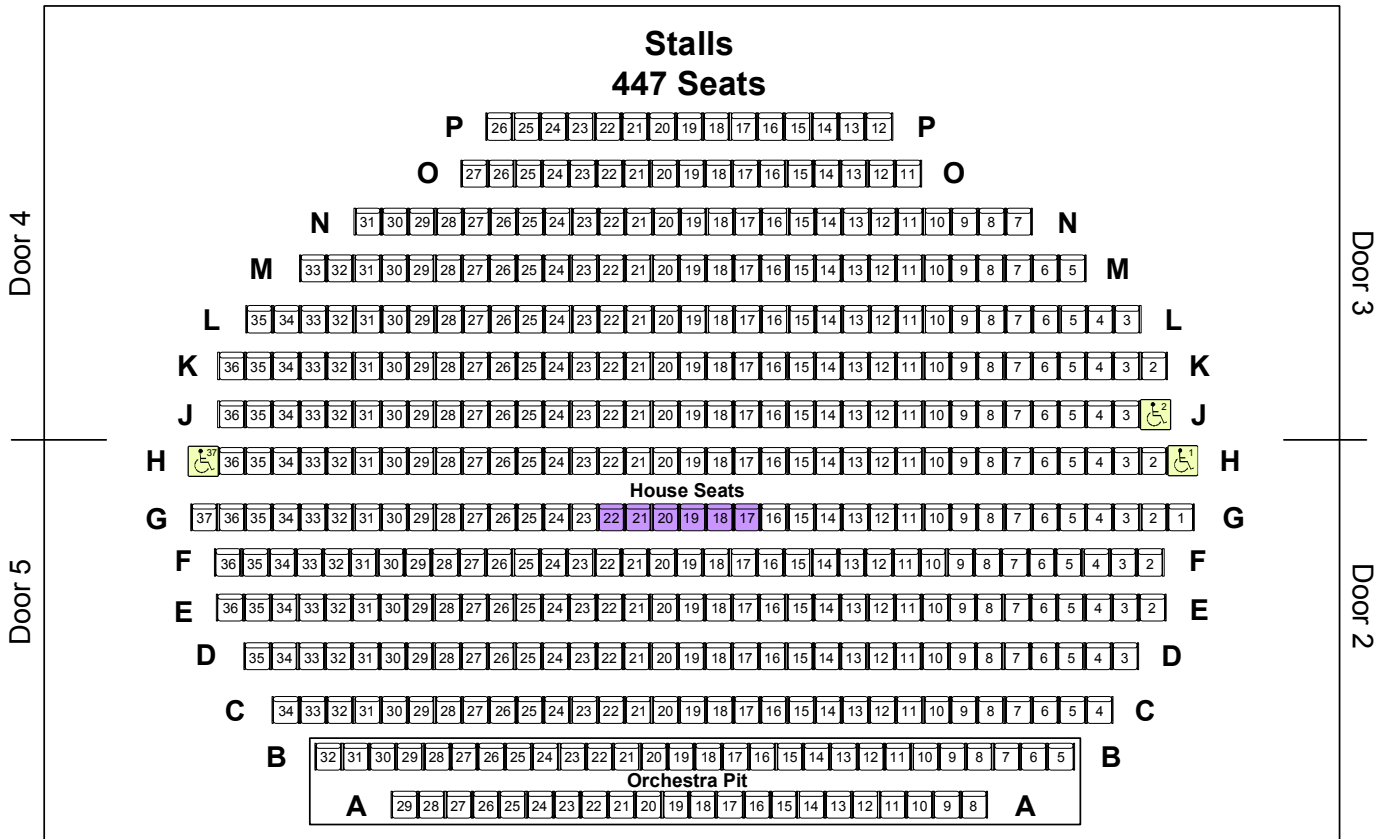

Parade Theatre

725 Seats

Stage

Please direct all enquiries to:
Venue and Sales Manager NIDA Theatres
Phone: +61 2 9697 7585
E-mail: venuemanager@nida.edu.au
Web: <https://www.nida.edu.au/venue-spaces>